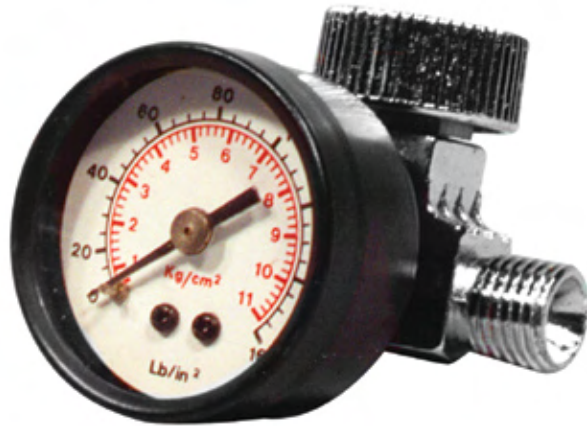

Model # WS11

PAINT & BODY EQUIPMENT

Air Regulator with Guage

FEATURES:

- Provides fine air control for spray guns and air tools
- Swivel top allows for easy installation
- Fits any spray gun or air tool
- Air Inlet NPT: 1/4"
- Air Outlet NPT: 1/4"